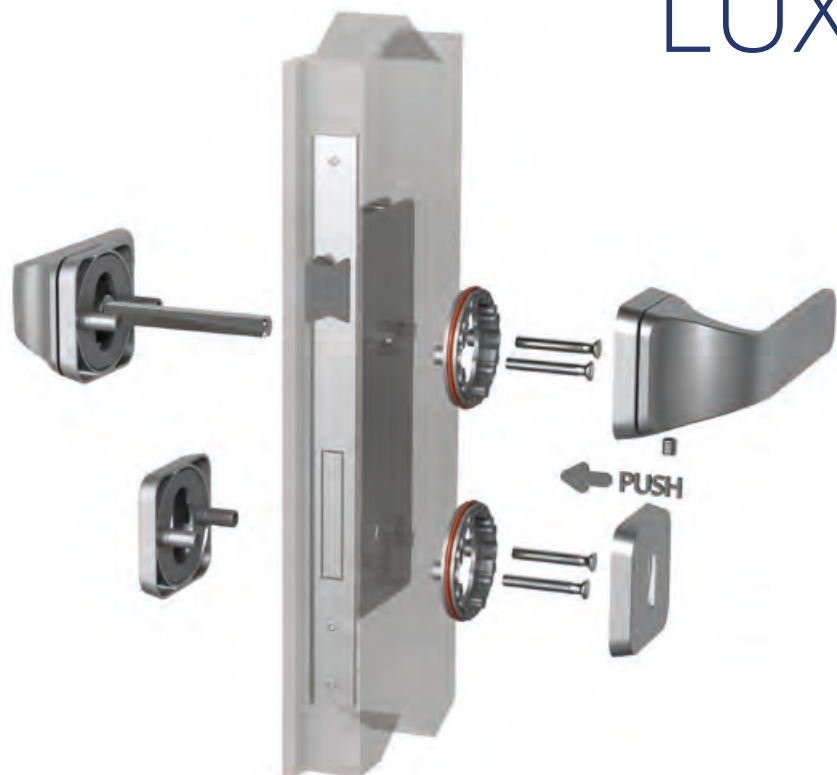

A smart way to display door handles and accessories in shops, wholesalers and at other points of sale. The stands are an ideal tool to present relevant product lines for customers to fully appraise their quality. For orders or queries please contact the Sales Department.

LUXURY LINE LUX LINE

Uniwersalny do większości zamków również z mocowaniami pod kątem 45 stopni (system Boda)
Universal for most locks, with 45-degree fastenings as well (Boda system)

Universell für fast alle Schlösser, auch mit 45-Grad-Befestigung (Boda-System)