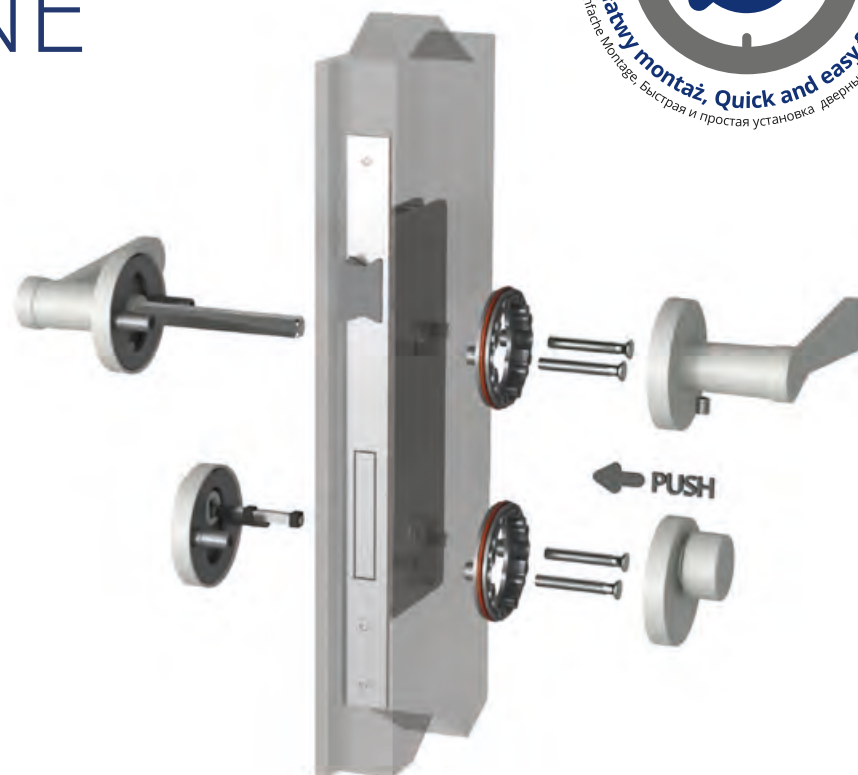

A smart way to display door handles and accessories in shops, wholesalers and at other points of sale. The stands are an ideal tool to present relevant product lines for customers to fully appraise their quality. For orders or queries please contact the Sales Department.

Stand wolnostojący obrotowy Freestanding revolving POS display stand M-SK

Wymiary, Dimensions: 400mm, 400mm, h=1750mm

Panel ścienny

Wall display

M-TK

Wymiary, Dimensions:
360mm, 54mm, h=1000mm

Stand biurkowy, dwustronny

LUXURY LINE LUX LINE

Uniwersalny do większości zamków również z mocowaniami pod kątem 45 stopni (system Boda)
Universal for most locks, with 45-degree fastenings as well (Boda system)

Universell für fast alle Schlösser, auch mit 45-Grad-Befestigung (Boda-System)