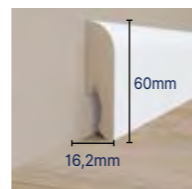

Plinthe blanche à peindre
White skirting can be painted over

Vinyl Code: 6086 + Color code / MDF Code: 5947 + Color code

Embout / endcap :
60870001

Vinyl:
6086S001

MDF:
5947S001